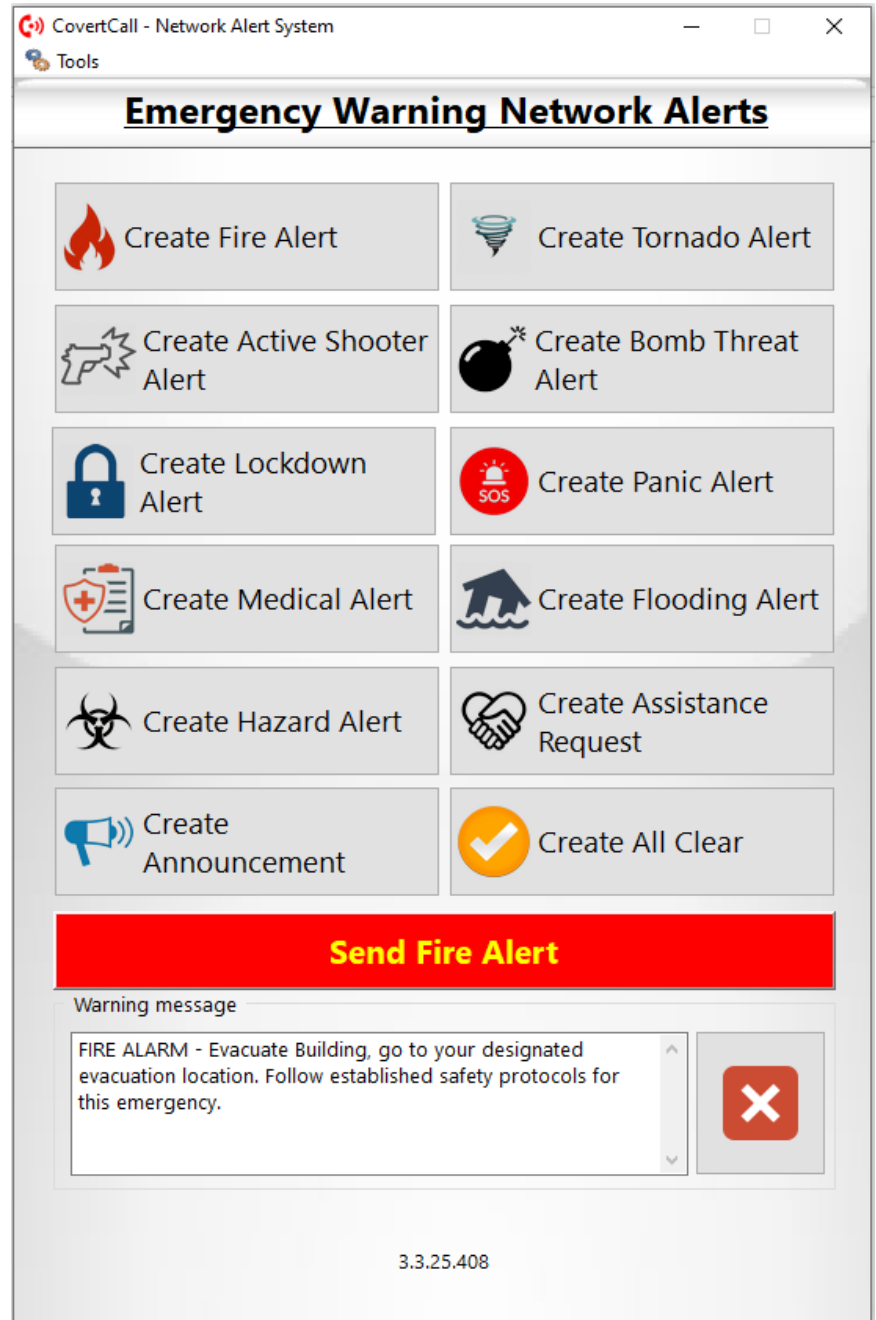

Network Alert System

Where to use...

Emergency Alerts for any location...

- Correctional Facilities
- Hospitals
- Retirement Homes
- Office Buildings
- Courthouse Security
- Doctor offices
- Nursing Homes
- Campuses
- Casinos
- Museum s
- Tank Farm and Refineries

Features

Anywhere there is a PC Network...

- Works on any existing building network, large or small...
- From 2 to 255 computers.
- No bulky servers or additional hardware needed.
- Provides location and who initiated the alert.
- History log of alerts sent and received.
- CovertCall Runs in the background and auto starts every time your computer is

Overview

FC-Tech has developed a **Network Based Alert System** that is highly effective and should be included in all security / safety planning. Via a set of predefined Alert buttons CovertCall provides instant alerts to all computers on a local area network. Each Alert has a predefined alert message that can be added to before it is sent.

Emergency alarms can instantly alert PCs with full screen "Alert PopUps". No additional wiring is required! Save money on costly wired duress solutions. Install software on each computer on your network and they magically link

Safety is critical in today's workplace...